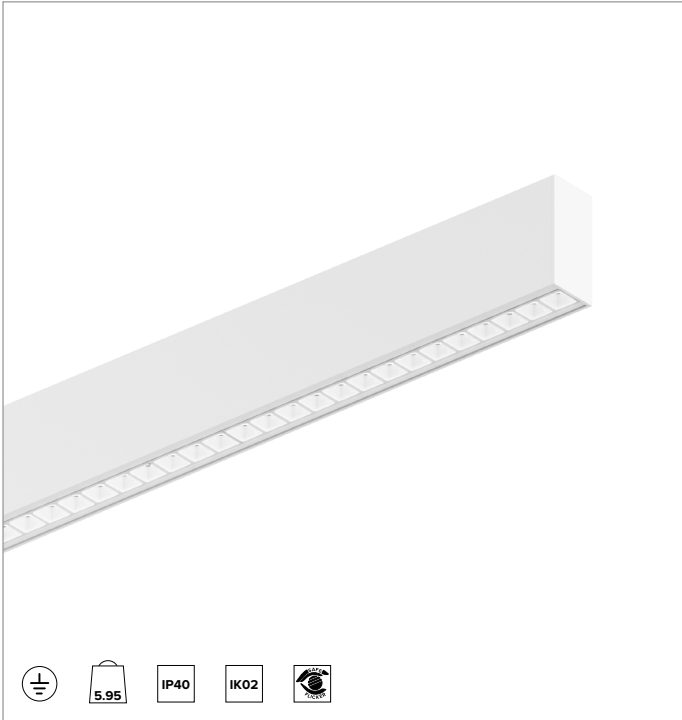

T018BX840D2PW | LOGICO EASY Stand Alone 37 - UGR19

Linear stand alone LED fixture for ceiling mounted or suspension installation

	4000K	H(m)	D1(m)	D2(m)	E _{max} (lx)	
Ra80		66°	64°			
Fixture Power	68W	1	1.29	1.26	3728	
Source Flux	8402lm	2	2.58	2.52	932	
Fixture Flux	8403lm	3	3.86	3.78	414	
Efficacy	124lm/W	4	5.15	5.04	233	
G0347A I _{max} =502cd/klm	I _{max}	4219cd	5	6.44	6.30	149

Emission: DIRECT/INDIRECT

Optic: CELLULAR

Optical efficiency: 100%

Fixture flux: 8402lm

Luminous efficacy: 124lm/W

Photobiological safety: Compliant with RG0 exempt risk group

MECHANICAL CHARACTERISTICS

Painted extruded aluminium body with 37mm section and polycarbonate end caps. Upper closing screen in translucent polycarbonate.

Colour and finish: White

Dimensions: L=2243mm

Weight: 5.95Kg

Version: LINEAR

Degree of protection: IP40

Mechanical Resistance: IK02

ELECTRICAL CHARACTERISTICS

Integrated electronic DALI2 driver. Luminaire compliant with EN 60598-2-22 for power supply from a centralised emergency system CPSS (Central Power Supply System), not incorporated in the luminaire - high risk areas excluded. The default power and flux are 100% in AC and 15% in DC.